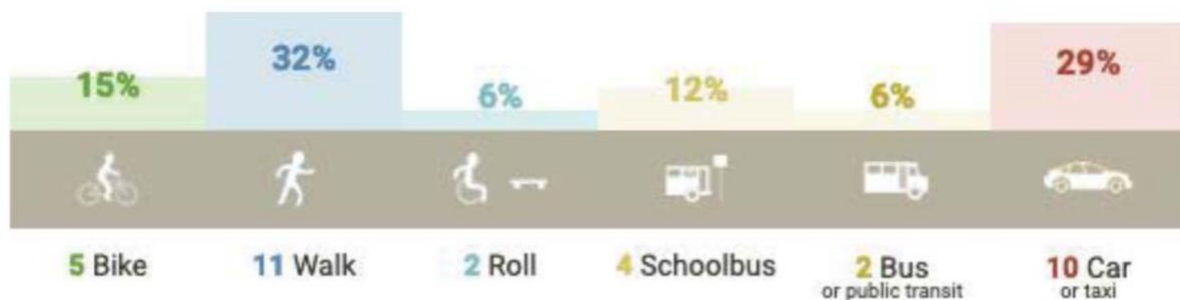

Student Travel Survey – Instructions for online version

An online version of the Student Travel Survey is available at <https://bikewalkroll.org/>. BikeWalkRoll is a quick, easy and engaging online survey tool, designed to be used by teachers in the classroom using a laptop or tablet.

How does BikeWalkRoll work?

The teacher conducts the hands-up Student Travel Survey with their class, entering the responses for each travel mode into the BikeWalkRoll survey tool.

The tool will immediately display the results and will also generate a BikeWalkRoll score that the teacher can share with the class:

Do a quick hands up survey. ×
Ask students how they traveled TO school on:
Friday February 22, 2019

- Who biked to school today? All or most of the way. 0 Students
- Who walked to school today? All or most of the way. 0 Students
- Who rolled to school today? This includes wheelchairs, motorized scooters, etc. 0 Students
- Who rode a schoolbus to school today? This includes any school vehicles for students only. 0 Students
- Who rode public transit to school today? All or most of the way. Includes taxis, ferries, buses, etc. 0 Students
- Who rode in a car to school today? This includes taxis. 0 Students
- Number of students absent today. 0 Students

Next